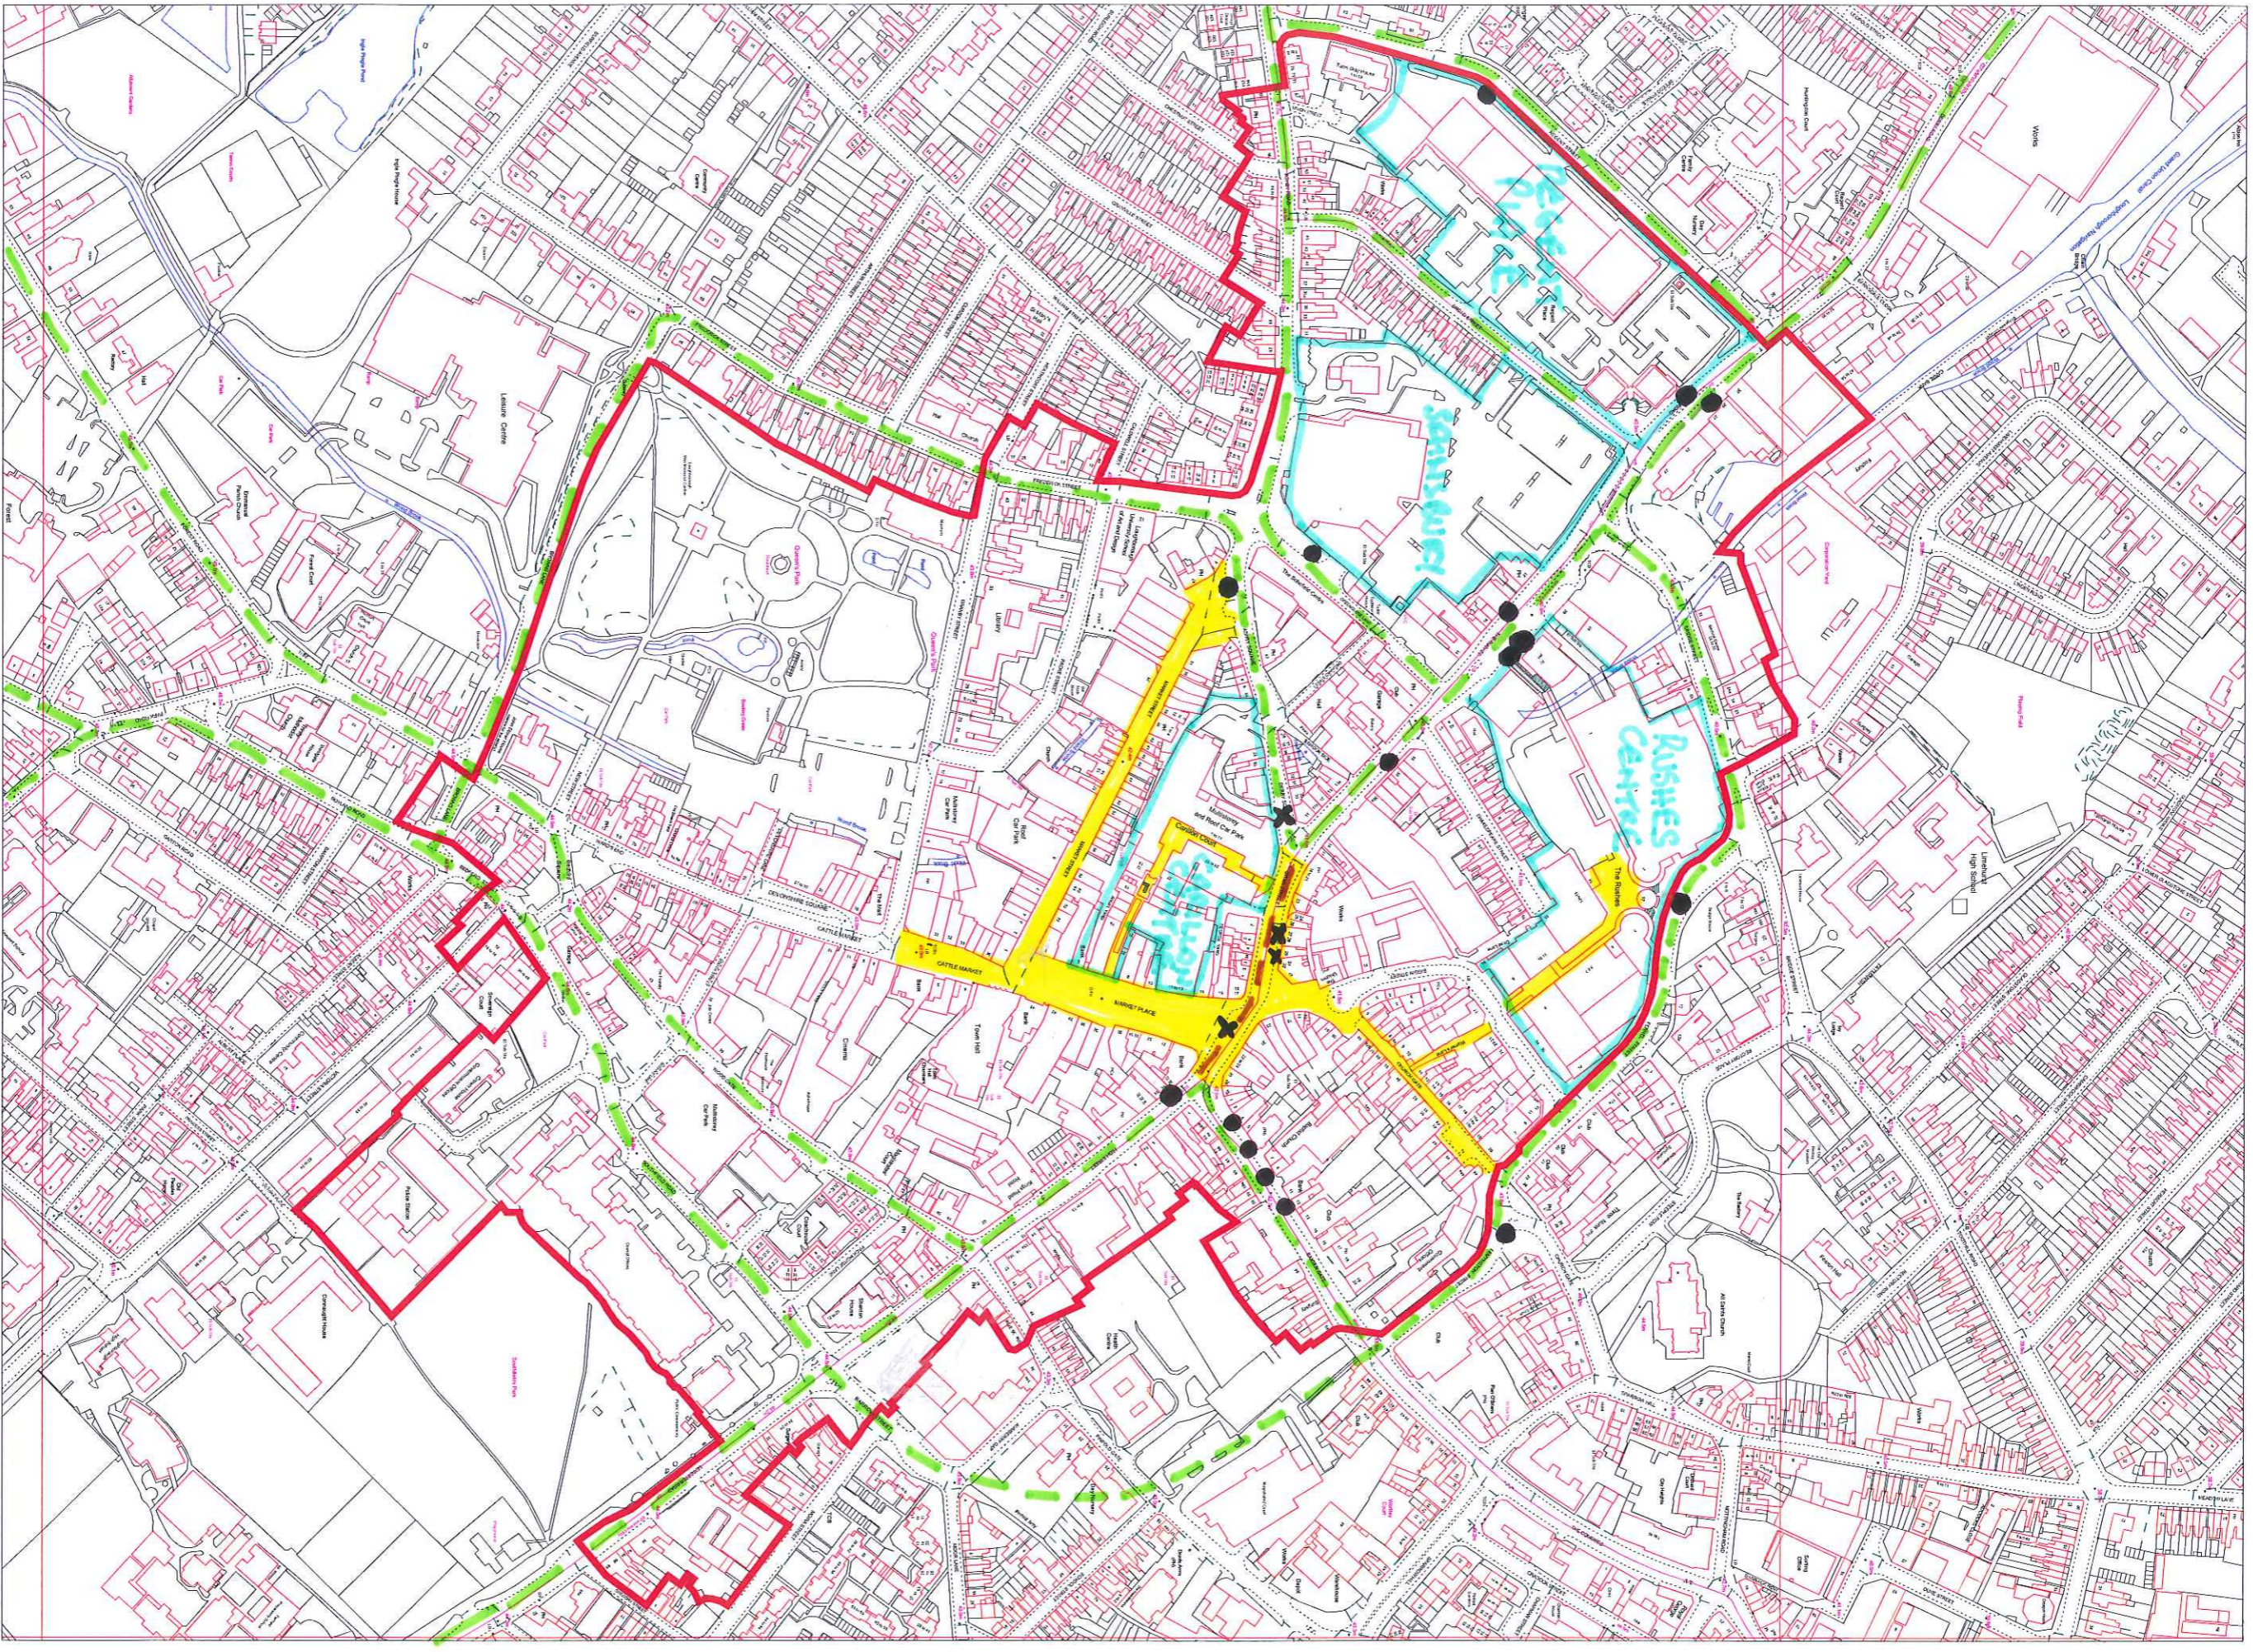

HOW OPTION C WOULD WORK

Charnwood Borough Council
Southfield Road
Loughborough
Leicestershire
LE11 2TN
tel: (01509) 263151
www.charnwood.gov.uk

- **BIB BOUNDARY**
- **PEDIESTRIAN AREA**
- **SHOPPING CENTRES**
- - - **Bus Routes**

- **NEW & EXISTING STOPS**
- X **STOPS WHICH GO - ALL OPTIONS**
- **NO BUSES**